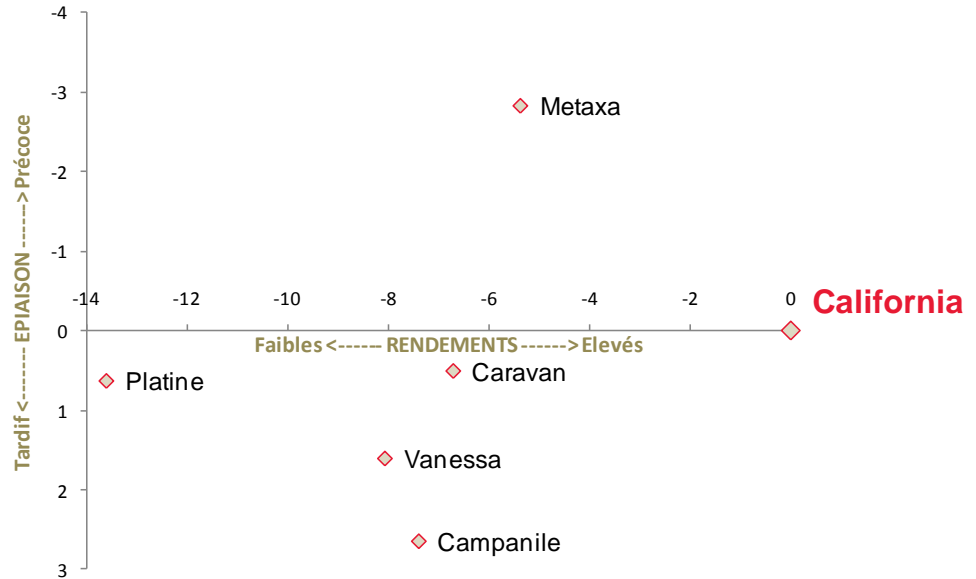

ORGE D'HIVER 2 RANGS

CALIFORNIA

A close-up photograph of several ears of California winter barley. The grains are a pale yellow-green color, indicating they are still in the early stages of ripening. The ears are arranged in a dense, overlapping pattern, with long, thin awns extending from the top of each grain. The background is a soft-focus field of similar barley under a clear blue sky.

Obtenteur : Limagrain Europe
Code obtenteur : NIC 06-5100 D
Inscription : 2011 en Angleterre et 2012 en Allemagne

Rendements élevés et précocité intermédiaire

- Productivité
- Bonne paille
- Tallage élevé